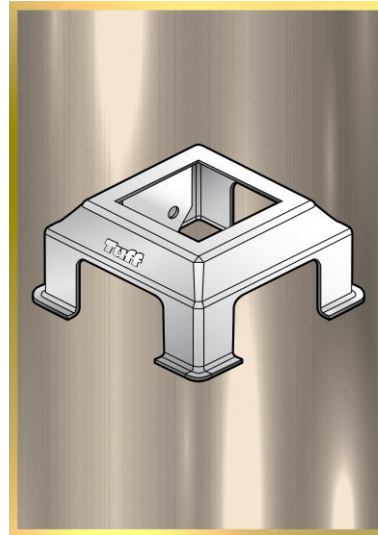

F11460

COLONIAL SADDLE BRACKET BASE ONLY

PRODUCT CODE	: F11460
BARCODE	: 9314691114603
POST SIZE	: 115MM
HEIGHT	: 85MM
MADE FROM	: 2.5MM STEEL
FINISHING	: HOT DIP GALVANISED

NOTES:

- CREATE AN ELEGANT DISTINCTIVE STYLE ON PERGOLAS, CARPORTS AND VERANDAHS
- COMBINES WITH COLONIAL SADDLE BRACKET TO MAKE 'TWO PIECE SPLIT STYLE'
- UNIQUE DESIGN WHICH ALLOWS COLONIAL TO BE LOWERED DOWN
- SUITS 90MM, 100MM AND 115MM TIMBER POSTS